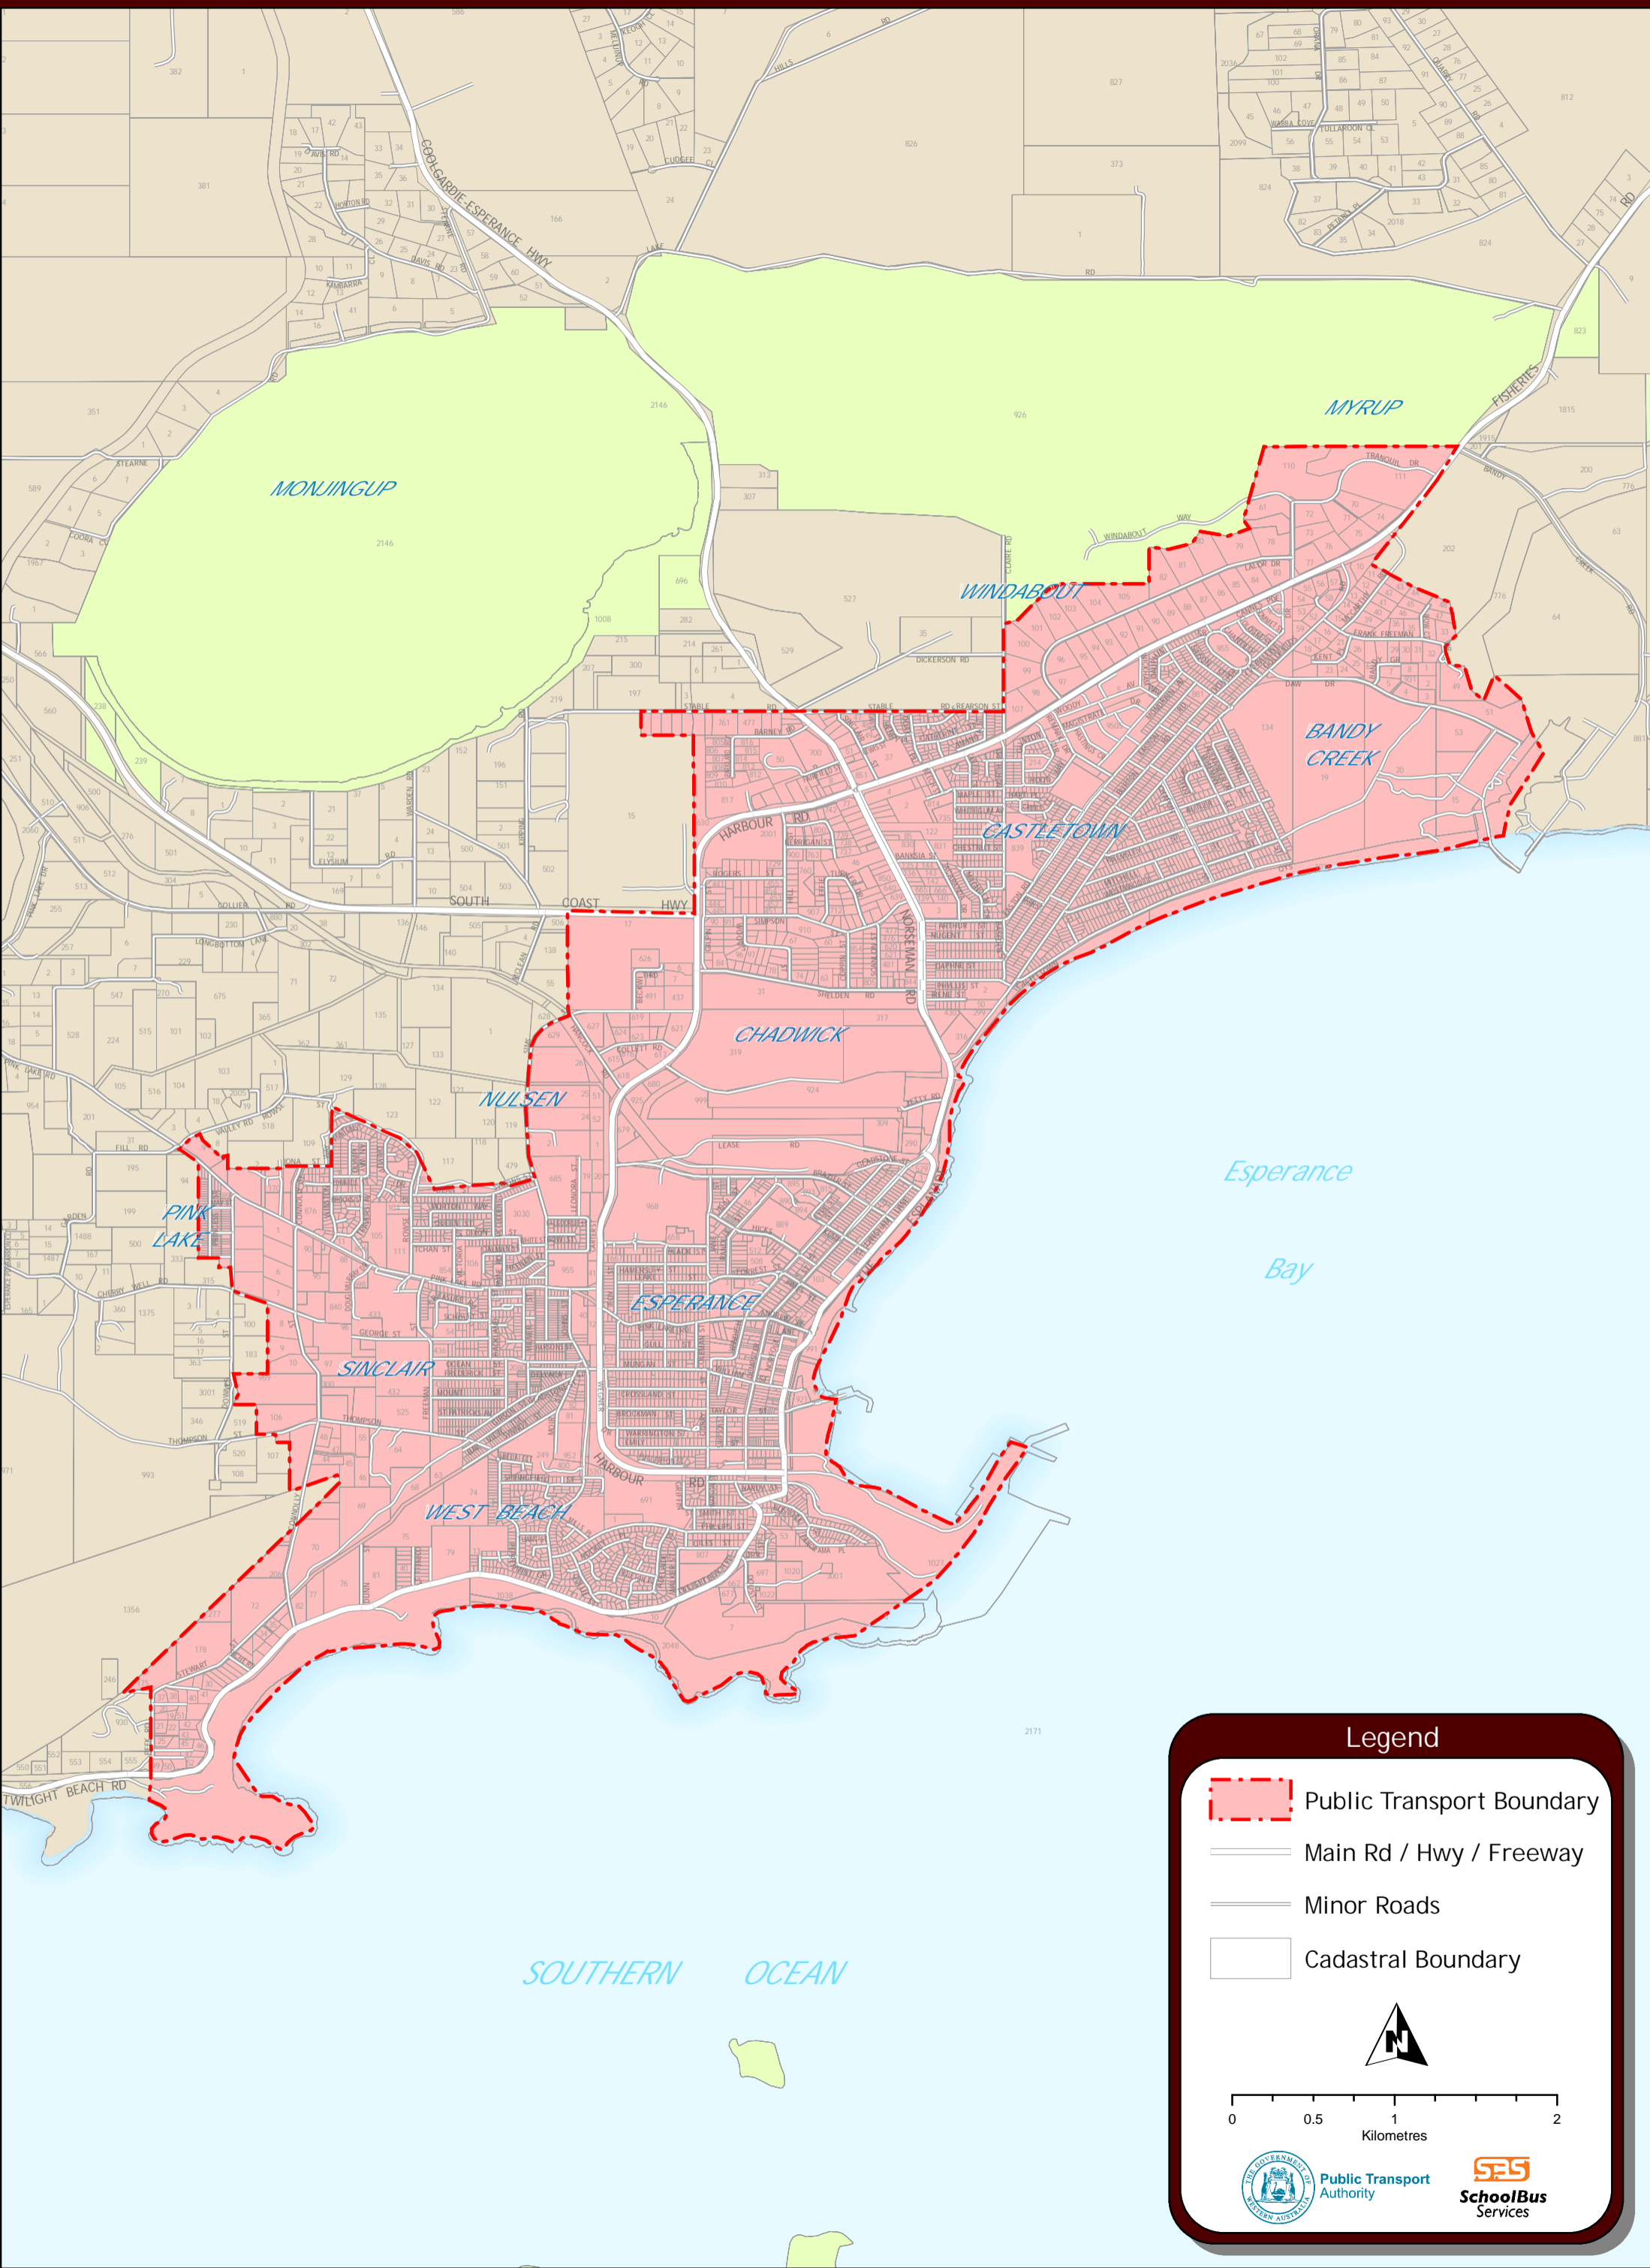

Esperance Public Transport Area

Legend

- Public Transport Boundary
- Main Rd / Hwy / Freeway
- Minor Roads
- Cadastral Boundary

N

0 0.5 1 2
Kilometres

Public Transport Authority

SES SchoolBus Services